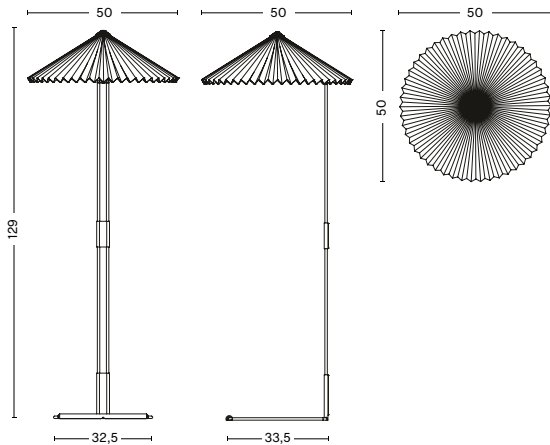

MATIN FLOOR LAMP

Design by Inga Sempé

HAY

Matin Floor Lamp

The Matin Floor Lamp offers a contemporary yet poetic design, with a construction that combines visual delicacy with physical robustness. The flat-packed design consists of a slender polished brass steel frame complemented with matte black hardware and zinc alloy joints at the base, which is paired with a pleated cotton shade in a variety of carefully selected colours. The light source is an integrated LED, offering a diffused light which is accompanied by a digital in-line dimmer floor switch to adjust the output of light if required.

The Matin Floor Lamp offers a contemporary yet poetic design, with a construction that combines visual delicacy with physical robustness. The flat-packed design consists of a slender polished brass steel frame complemented with matte black hardware and zinc alloy joints at the base, which is paired with a pleated cotton shade in a variety of carefully selected colours. The light source is an integrated LED, offering a diffused light which is accompanied by a digital in-line dimmer floor switch to adjust the output of light if required.

DIMENSIONS

MATIN FLOOR LAMP 500

WIDTH 50 CM | 19.75"

DEPTH 50 CM | 19.75"

HEIGHT 129 CM | 50.75"

MATERIALS

SHADE

Cotton fabric laminated to a PVC sheet. Black top screw in injection moulded ABS.