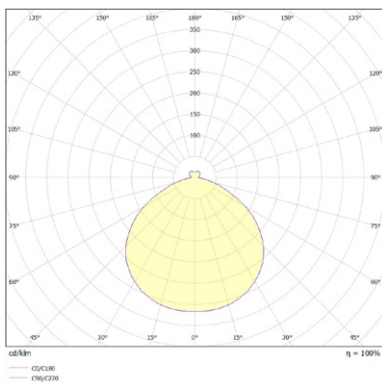

TECHNICAL SPECIFICATIONS

LIGHT SOURCE Integrated LED, 12W, 420lm, 2600K warm white	DIMMABLE Yes	POWER SUPPLY 220-240V AC at 50/60Hz	IP 20	CORD LENGTH 270 cm	SWITCH Inline step dimmer floor switch. Located 50 cm from lamp base.

TEST SPECIFICATIONS*

FLUX (LUMENS) 420lm	CCT (KELVIN) 2600K, warm white	CRI (1-100) 84

*Photometrics and the specification shown is taken using the integrated LED bulb fitted in the production luminaire.

PHOTOMETRICS

CERTIFICATES

CE APPROVED

This product has been assessed and complies with the essential requirements of the relevant European directives.

Tested according to the following european EN / IEC standards which relate specifically to electrical lighting products including

- EN 61547:2009 (EMC immunity requirements (EMC))
- EN IEC 61000-3-2:2019/A1:2021 (Limits for harmonic current emissions (EMC))
- EN IEC 55015:2019/A1:2020 (Radio disturbance (EMC))
- EN 62031:2020 (Safety specifications for LED modules for general lighting (LVD))
- EN 61000-3-3:2013/A2:2021 (Limits and limitations of voltage changes (EMC))
- EN 60598-2-4:2018 (Particular requirements for portable general purpose luminaires (LVD))
- EN 60598-1:2021 (General requirements and tests for luminaires (LVD))
- EN 62493:2015 (Assessment of lighting equipment related to human exposure to electromagnetic field (LVD))

COUNTRY OF ORIGIN

China

DOWNLOADS

Packshots and lifestyle photos, 2D / 3D files, care and maintenance, instructions, test certificates, product fact sheets, and product presentations are available in our Image Bank at hay.com.

[LINK TO DIGITAL LIBRARY](#)