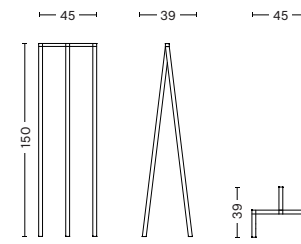

LOOP STAND TABLE

- LOOP STAND TABLE -

DIMENSIONS

L160 x W77,5 x H74 cm

L180 x W87,5 x H74 cm

L200 x W92,5 x H74 cm

L250 x W92,5 x H74 cm

- LOOP STAND HIGH -

DIMENSIONS

L160 x W77,5 x H97 cm

L180 x W87,5 x H97 cm

L200 x W92,5 x H97 cm

L250 x W92,5 x H97 cm

- LOOP STAND ROUND TABLE -

DIMENSIONS

Ø90 x H97 cm

LOOP STAND HALL

- LOOP STAND HALL -

DIMENSIONS

L45 x W39 x H150 cm

A minimalist white metal wardrobe with four A-frame stands and a horizontal bar holding several hangers. The wardrobe is positioned against a light-colored brick wall. The text "LOOP STAND WARDROBE" is overlaid in the center of the image.

LOOP STAND WARDROBE

- LOOP STAND WARDROBE -

DIMENSIONS

L130 x W60 x H150 cm

- LOOP STAND -

MATERIALS

GREY LINOLEUM / 26 mm plywood tabletop with grey painted ash veneer edge. 2 mm linoleum.

LACK LINOLEUM / 24 mm chipboard tabletop with black painted ash veneer edge. 2 mm linoleum.