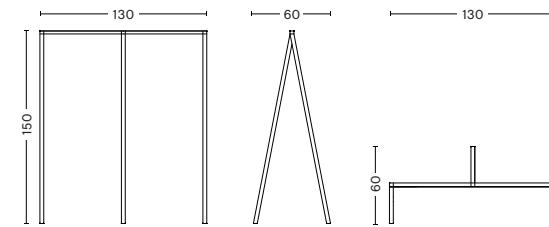

LOOP STAND TABLE

- LOOP STAND TABLE -

DIMENSIONS

L160 x W77,5 x H74 cm

L180 x W87,5 x H74 cm

L200 x W92,5 x H74 cm

L250 x W92,5 x H74 cm

- LOOP STAND HIGH -

DIMENSIONS

L160 x W77,5 x H97 cm

L180 x W87,5 x H97 cm

L200 x W92,5 x H97 cm

L250 x W92,5 x H97 cm

- LOOP STAND ROUND TABLE -

DIMENSIONS

Ø90 x H97 cm

LOOP STAND HALL

- LOOP STAND HALL -

DIMENSIONS

L45 x W39 x H150 cm

A minimalist white metal wardrobe with four A-frame stands and a horizontal bar holding several hangers. The wardrobe is positioned against a light-colored brick wall. The text "LOOP STAND WARDROBE" is overlaid in the center of the image.

LOOP STAND WARDROBE

- LOOP STAND WARDROBE -

DIMENSIONS

L130 x W60 x H150 cm

- LOOP STAND -

MATERIALS

GREY LINOLEUM / 26 mm plywood tabletop with grey painted ash veneer edge. 2 mm linoleum.

LACK LINOLEUM / 24 mm chipboard tabletop with black painted ash veneer edge. 2 mm linoleum.