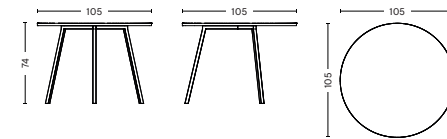

LOOP STAND TABLE

- LOOP STAND TABLE -

DIMENSIONS

L160 x W77,5 x H74 cm

L180 x W87,5 x H74 cm

L200 x W92,5 x H74 cm

L250 x W92,5 x H74 cm

- LOOP STAND HIGH -

DIMENSIONS

L160 x W77,5 x H97 cm

L180 x W87,5 x H97 cm

L200 x W92,5 x H97 cm

L250 x W92,5 x H97 cm

- LOOP STAND ROUND TABLE -

DIMENSIONS

Ø90 x H97 cm

LOOP STAND HALL

- LOOP STAND HALL -

DIMENSIONS

L45 x W39 x H150 cm

A minimalist white metal wardrobe with four A-frame stands and a horizontal bar holding several hangers. The wardrobe is positioned against a light-colored brick wall. The text "LOOP STAND WARDROBE" is overlaid in the center of the image.

LOOP STAND WARDROBE

- LOOP STAND WARDROBE -

DIMENSIONS

L130 x W60 x H150 cm

- LOOP STAND -

MATERIALS

GREY LINOLEUM / 26 mm plywood tabletop with grey painted ash veneer edge. 2 mm linoleum.

LACK LINOLEUM / 24 mm chipboard tabletop with black painted ash veneer edge. 2 mm linoleum.