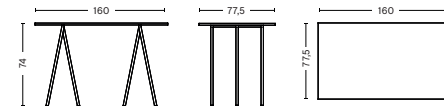

- LOOP SERIES -

A black desk with a lamp and a chair, with the text 'LOOP STAND TABLE' overlaid. The desk is a simple, rectangular table with a dark top and four legs that cross in the middle. A black desk lamp is positioned on the left side of the desk. A black chair with a curved back and four legs is positioned in front of the desk. The desk is set on a wooden floor with a herringbone pattern. The background is a white wall with a dark wood baseboard. The text 'LOOP STAND TABLE' is written in large, white, sans-serif capital letters across the center of the image.

LOOP STAND TABLE

- LOOP STAND TABLE -

DIMENSIONS

L160 x W77,5 x H74 cm

L180 x W87,5 x H74 cm

L200 x W92,5 x H74 cm

L250 x W92,5 x H74 cm

- LOOP STAND HIGH -

DIMENSIONS

L160 x W77,5 x H97 cm

L180 x W87,5 x H97 cm

L200 x W92,5 x H97 cm

L250 x W92,5 x H97 cm

- LOOP STAND ROUND TABLE -

DIMENSIONS

Ø90 x H97 cm

LOOP STAND WARDROBE

- LOOP STAND WARDROBE -

DIMENSIONS

L130 x W60 x H150 cm

- LOOP STAND -

MATERIALS

GREY LINOLEUM / 26 mm plywood tabletop with grey painted ash veneer edge. 2 mm linoleum.

LACK LINOLEUM / 24 mm chipboard tabletop with black painted ash veneer edge. 2 mm linoleum.