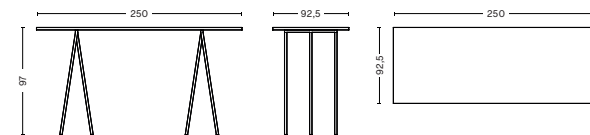

LOOP STAND TABLE

- LOOP STAND TABLE -

DIMENSIONS

L160 x W77,5 x H74 cm

L180 x W87,5 x H74 cm

L200 x W92,5 x H74 cm

L250 x W92,5 x H74 cm

- LOOP STAND HIGH -

DIMENSIONS

L160 x W77,5 x H97 cm

L180 x W87,5 x H97 cm

L200 x W92,5 x H97 cm

L250 x W92,5 x H97 cm

- LOOP STAND ROUND TABLE -

DIMENSIONS

Ø90 x H97 cm

LOOP STAND HALL

- LOOP STAND HALL -

DIMENSIONS

L45 x W39 x H150 cm

A minimalist white metal wardrobe with four A-frame stands and a horizontal bar holding several hangers. The wardrobe is positioned against a light-colored brick wall. The text "LOOP STAND WARDROBE" is overlaid in the center of the image.

LOOP STAND WARDROBE

- LOOP STAND WARDROBE -

DIMENSIONS

L130 x W60 x H150 cm

- LOOP STAND -

MATERIALS

GREY LINOLEUM / 26 mm plywood tabletop with grey painted ash veneer edge. 2 mm linoleum.

LACK LINOLEUM / 24 mm chipboard tabletop with black painted ash veneer edge. 2 mm linoleum.