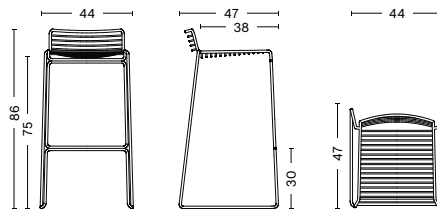

HEE BAR STOOL

PRODUCT FACT SHEET

HEE BAR STOOL

DESIGN BY HEE WELLING, 2005

The absence of superfluous details in the Hee Bar Stool seems even more pronounced by its height and the presence of long slender legs. The ultimate in elemental design, this versatile bar/counter stool has a simple, uncluttered expression with excellent stability. Stackable and weather-proof, the Hee Bar Stool can be used in outdoor surroundings, as well as inside restaurants, bars and in the home.

DIMENSIONS

HEE BAR STOOL LOW
WIDTH 43 CM | 17"
DEPTH 45 CM | 17.75"
HEIGHT 76 CM | 30"
SEAT HEIGHT 65 CM | 25.50"
SEAT DEPTH 38 CM | 15"

HEE BAR STOOL HIGH
WIDTH 43 CM | 17"
DEPTH 45 CM | 17.75"
HEIGHT 86 CM | 33.75"
SEAT HEIGHT 75 CM | 29.50"
SEAT DEPTH 38 CM | 15"

DIMENSIONS

WIDTH 36 CM | 14.25"

DEPTH 33 CM | 13"

HEIGHT 3 CM | 1.25"

MATERIALS

OUTDOOR FABRIC

Solution dyed Olefin, Teflon® Water Repellent.

FOAM