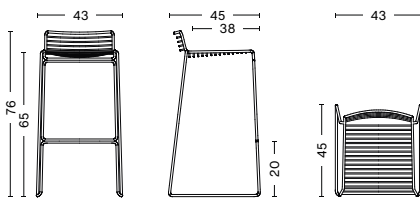

HEE BAR STOOL

PRODUCT FACT SHEET

HEE BAR STOOL

DESIGN BY HEE WELLING, 2005

The absence of superfluous details in the Hee Bar Stool seems even more pronounced by its height and the presence of long slender legs. The ultimate in elemental design, this versatile bar/counter stool has a simple, uncluttered expression with excellent stability. Stackable and weather-proof, the Hee Bar Stool can be used in outdoor surroundings, as well as inside restaurants, bars and in the home.

DIMENSIONS

HEE BAR STOOL LOW
WIDTH 43 CM | 17"
DEPTH 45 CM | 17.75"
HEIGHT 76 CM | 30"
SEAT HEIGHT 65 CM | 25.50"
SEAT DEPTH 38 CM | 15"

HEE BAR STOOL HIGH
WIDTH 43 CM | 17"
DEPTH 45 CM | 17.75"
HEIGHT 86 CM | 33.75"
SEAT HEIGHT 75 CM | 29.50"
SEAT DEPTH 38 CM | 15"

DIMENSIONS

WIDTH 36 CM | 14.25"

DEPTH 33 CM | 13"

HEIGHT 3 CM | 1.25"

MATERIALS

OUTDOOR FABRIC

Solution dyed Olefin, Teflon® Water Repellent.

FOAM