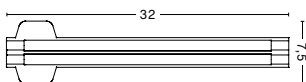

ACCESSORIES

FLOOR LINKING DEVICE

Grey plastic. Please note, the linking device is not premounted to the frame.