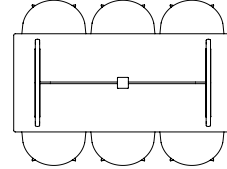

PALISSADE CONE TABLE

The table drawings below is shown with About A Chair with arm (width 59 cm)

L65 X W65 CM

Ø70 CM

Ø90 CM

PASSERELLE TABLE

The table drawings below is shown with About A Chair with arm (width 59 cm)

PASSERELLE TABLE | L140 X W75 CM

PASSERELLE TABLE | L160 X W85 CM

PASSERELLE TABLE | L200 X W90 CM

PASSERELLE TABLE | L260 X W95 CM

PASSERELLE TABLE | L260 X W95 CM

PASSERELLE TABLE | L300 X W95 CM

PASSERELLE TABLE | L300 X W95 CM