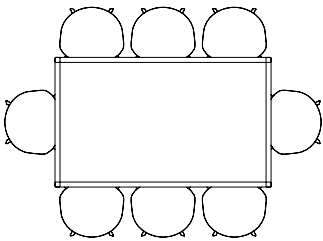

PYRAMID TABLE 02
L190 X W85 CM
BENCH 11 L140 & L85 CM

PYRAMID TABLE 02
L250 X W85 CM
BENCH 12 L250 CM

PYRAMID TABLE 02
L250 X W85 CM
BENCH 12 L200 CM

PYRAMID TABLE 02
L300 X W85 CM
BENCH 12 L250 & BENCH 11 L85 CM

T12 TABLE

The table drawings below is shown with About A Chair with arm (width 59 cm).

L160 X W80 CM

L200 X W95 CM

L250 X W95 CM

L320 X W95 CM

L200 X W120 CM

L250 X W120 CM

L320 X W120 CM

TERRAZZO TABLE

The table drawings below is shown with About A Chair with arm (width 59 cm)

L60 X W60 CM

Ø70 CM

TILT TOP TABLE

The table drawings below is shown with About A Chair with arm (width 59 cm)