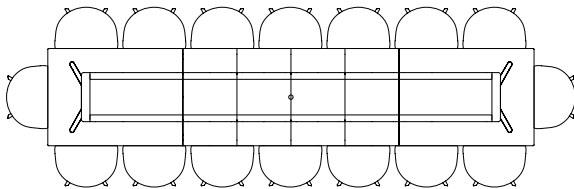

L160 X W80 CM
INCL. 3 X TABLE LEAVES | L310 CM

L200 X W90 CM

L200 X W90 CM
INCL. 1 X TABLE LEAF | L250 CM

L200 X W90 CM
INCL. 2 X TABLE LEAVES | L300 CM

L200 X W90 CM
INCL. 3 X TABLE LEAVES | L350 CM

L200 X W90 CM
INCL. 4 X TABLE LEAVES | L400 CM

CPH30 EXTENDABLE TABLE

The table drawings below is shown with About A Chair with arm (width 59 cm).

L250 X W90 CM

L250 X W90 CM
INCL. 1 X TABLE LEAVES | L300 CM

L250 X W90 CM
INCL. 2 X TABLE LEAVES | L350 CM

L250 X W90 CM
INCL. 3 X TABLE LEAVES | L400 CM

L250 X W90 CM
INCL. 4 X TABLE LEAVES | L450 CM

LOOP STAND TABLE

The table drawings below is shown with About A Chair with arm (width 59 cm).

LOOP STAND TABLE | L160 X W77,5 CM