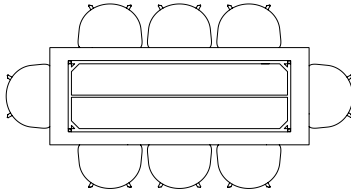

TWO-COLOUR TABLE

The table drawings below is shown with About A Chair with arm (width 59 cm).

L160 X W82 CM

L200 X W90 CM

L240 X W90 CM

Ø105 CM

Ø120 CM

WEEKDAY TABLE