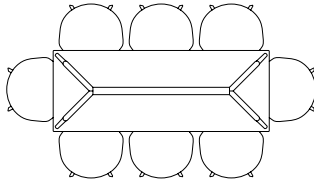

AAT10 | L220 X W105 CM

AAT10 | L280 X W105 CM

AAT20 | Ø80 CM

AAT20 | Ø100 CM

AAT20 | Ø110 CM

AAT20 | Ø128 CM

BALCONY TABLE

The table drawings below is shown with Balcony Chair (width 44,5 cm), Balcony Armchair (width 51,5 cm) and Balcony Bench (length 119,5 and 165,5 cm).

L75 X W76 CM
WITH BALCONY CHAIR

L75 X W76 CM
WITH BALCONY ARMCHAIR

L144 X W76 CM
WITH BALCONY BENCH L119,5 CM & CHAIR

L144 X W76 CM
WITH BALCONY BENCH L119,5 CM & ARMCHAIR

L190 X W87 CM
WITH BALCONY BENCH L165,5 CM & CHAIR

L190 X W87 CM
WITH BALCONY BENCH L165,5 CM & ARMCHAIR

L190 X W87 CM
WITH BALCONY BENCH L120 CM & CHAIR

COPENHAGUE DEUX TABLE

The table drawings below is shown with About A Chair with arm (width 59 cm).

CPH DEUX 220 | Ø75 CM

CPH DEUX 220 | Ø98 CM

CPH DEUX 210 | L75 X W75 CM

CPH DEUX 210 | L140 X W75 CM

CPH DEUX 210 | L200 X W75 CM

COPENHAGUE TABLE

The table drawings below is shown with About A Chair with arm (width 59 cm).

CPH10 | L160 X D80 CM