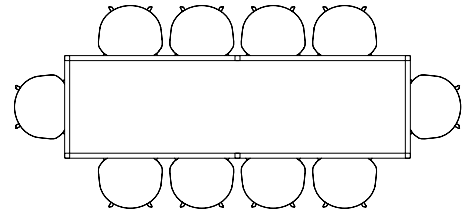

PYRAMID TABLE 02
L190 X W85 CM
BENCH 11 L140 & L85 CM

PYRAMID TABLE 02
L250 X W85 CM
BENCH 12 L250 CM

PYRAMID TABLE 02
L250 X W85 CM
BENCH 12 L200 CM

PYRAMID TABLE 02
L300 X W85 CM
BENCH 12 L250 & BENCH 11 L85 CM

T12 TABLE

The table drawings below is shown with About A Chair with arm (width 59 cm).

L160 X W80 CM

L200 X W95 CM

L250 X W95 CM

L320 X W95 CM

L200 X W120 CM

L250 X W120 CM

L320 X W120 CM

TERRAZZO TABLE

The table drawings below is shown with About A Chair with arm (width 59 cm)

L60 X W60 CM

Ø70 CM

TILT TOP TABLE

The table drawings below is shown with About A Chair with arm (width 59 cm)