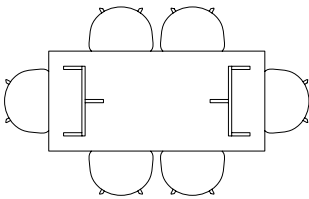

L160 X W80 CM
INCL. 3 X TABLE LEAVES | L310 CM

L200 X W90 CM

L200 X W90 CM
INCL. 1 X TABLE LEAF | L250 CM

L200 X W90 CM
INCL. 2 X TABLE LEAVES | L300 CM

L200 X W90 CM
INCL. 3 X TABLE LEAVES | L350 CM

L200 X W90 CM
INCL. 4 X TABLE LEAVES | L400 CM

CPH30 EXTENDABLE TABLE

The table drawings below is shown with About A Chair with arm (width 59 cm).

L250 X W90 CM

L250 X W90 CM
INCL. 1 X TABLE LEAVES | L300 CM

L250 X W90 CM
INCL. 2 X TABLE LEAVES | L350 CM

L250 X W90 CM
INCL. 3 X TABLE LEAVES | L400 CM

L250 X W90 CM
INCL. 4 X TABLE LEAVES | L450 CM

LOOP STAND TABLE

The table drawings below is shown with About A Chair with arm (width 59 cm).

LOOP STAND TABLE | L160 X W77,5 CM

LOOP STAND TABLE | L180 X W87,5 CM

LOOP STAND TABLE | L200 X W92,5 CM

LOOP STAND TABLE | L250 X W92,5 CM

LOOP STAND ROUND | Ø105 CM

LOOP STAND ROUND | Ø120 CM

NEU TABLE

The table drawings below is shown with About A Chair with arm (width 59 cm)