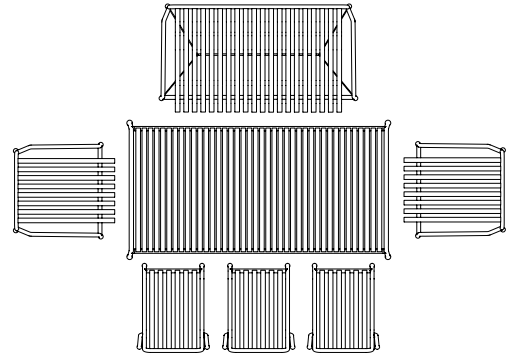

L250 X W100 CM

L300 X W100 CM

L150 X W150 CM

L200 X W150 CM

NEW ORDER HIGH TABLE

The table drawings below is shown with Soft Edge Bar Stool (width 53,5 cm).

L150 X W75 CM

L150 X W100 CM

L200 X W100 CM

L200 X W75 CM

PALISSADE

The table drawings below is shown with Palissade Chair (width 47 cm), Palissade Armchair (width 51 cm), Palissade Dining Armchair (width 63 cm), Palissade Dining Bench (width 128 cm) and Palissade Bench (width 120 cm).

L170 X W90 CM
2 X ARMCHAIR
1 X DINING BENCH

L170 X W90 CM
1 X BENCH
1 X DINING ARMCHAIR
3 X ARMCHAIR

L170 X W90 CM
1 X DINING BENCH
2 X DINING ARMCHAIR
3 X CHAIR

L82,5 X W90 CM
2 X CHAIR
2 X ARMCHAIR

L82,5 X W90 CM
2 X DINING ARMCHAIR
1 X CHAIR