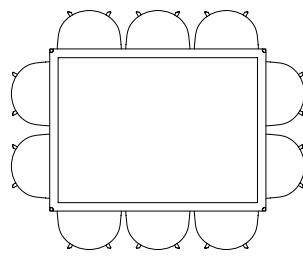

LOOP STAND TABLE | L180 X W87,5 CM

LOOP STAND TABLE | L200 X W92,5 CM

LOOP STAND TABLE | L250 X W92,5 CM

LOOP STAND ROUND | Ø105 CM

LOOP STAND ROUND | Ø120 CM

NEU TABLE

The table drawings below is shown with About A Chair with arm (width 59 cm)

L60 X W60 CM

Ø70 CM

NEW ORDER TABLE

The table drawings below is shown with About A Chair with arm (width 59 cm).

L150 X W75 CM

L100 X W100 CM

L150 X W100 CM

L200 X W100 CM

L250 X W100 CM

L300 X W100 CM

L150 X W150 CM

L200 X W150 CM

NEW ORDER HIGH TABLE

The table drawings below is shown with Soft Edge Bar Stool (width 53,5 cm).

L150 X W75 CM

L150 X W100 CM