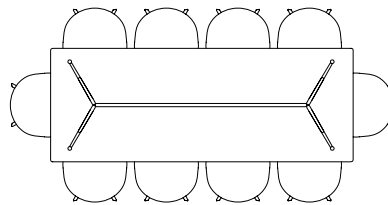

ABOUT A TABLE

The table drawings below is shown with About A Chair with arm (width 59 cm).

AAT15 | L80 X W80 CM

AAT10 | L160 X W80 CM

AAT10 | L180 X W90 CM

AAT10 | L220 X W90 CM

AAT10 | L280 X W90 CM

AAT10 | L180 X W105 CM

AAT10 | L220 X W105 CM

AAT10 | L280 X W105 CM

AAT20 | Ø80 CM

AAT20 | Ø100 CM

AAT20 | Ø110 CM

AAT20 | Ø128 CM

BALCONY TABLE

The table drawings below is shown with Balcony Chair (width 44,5 cm), Balcony Armchair (width 51,5 cm) and Balcony Bench (length 119,5 and 165,5 cm).

L190 X W87 CM
WITH BALCONY BENCH L165,5 CM & ARMCHAIR

L190 X W87 CM
WITH BALCONY BENCH L120 CM & CHAIR

COPENHAGUE DEUX TABLE

The table drawings below is shown with About A Chair with arm (width 59 cm).

CPH DEUX 220 | Ø75 CM

CPH DEUX 220 | Ø98 CM

CPH DEUX 210 | L75 X W75 CM

CPH DEUX 210 | L140 X W75 CM

CPH DEUX 210 | L200 X W75 CM

COPENHAGUE TABLE

The table drawings below is shown with About A Chair with arm (width 59 cm).

CPH10 | L160 X D80 CM