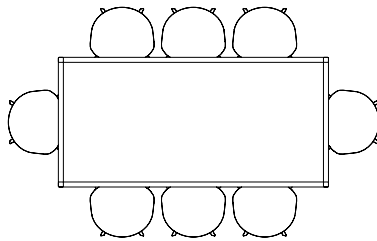

PYRAMID TABLE 02
L190 X W85 CM
BENCH 11 L140 & L85 CM

PYRAMID TABLE 02
L250 X W85 CM
BENCH 12 L250 CM

PYRAMID TABLE 02
L250 X W85 CM
BENCH 12 L200 CM

PYRAMID TABLE 02
L300 X W85 CM
BENCH 12 L250 & BENCH 11 L85 CM

T12 TABLE

The table drawings below is shown with About A Chair with arm (width 59 cm).

L160 X W80 CM

L200 X W95 CM

L250 X W95 CM

L320 X W95 CM

L200 X W120 CM

L250 X W120 CM

L320 X W120 CM

TERRAZZO TABLE

The table drawings below is shown with About A Chair with arm (width 59 cm)

L60 X W60 CM

Ø70 CM

TILT TOP TABLE

The table drawings below is shown with About A Chair with arm (width 59 cm)