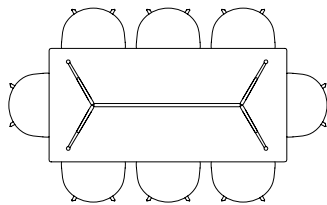

ABOUT A TABLE

The table drawings below is shown with About A Chair with arm (width 59 cm).

AAT15 | L80 X W80 CM

AAT10 | L160 X W80 CM

AAT10 | L180 X W90 CM

AAT10 | L220 X W90 CM

AAT10 | L280 X W90 CM

AAT10 | L180 X W105 CM

AAT10 | L220 X W105 CM

AAT10 | L280 X W105 CM

AAT20 | Ø80 CM

AAT20 | Ø100 CM

AAT20 | Ø110 CM

AAT20 | Ø128 CM

BALCONY TABLE

The table drawings below is shown with Balcony Chair (width 44,5 cm), Balcony Armchair (width 51,5 cm) and Balcony Bench (length 119,5 and 165,5 cm).

L190 X W87 CM
WITH BALCONY BENCH L165,5 CM & ARMCHAIR

L190 X W87 CM
WITH BALCONY BENCH L120 CM & CHAIR

COPENHAGUE DEUX TABLE

The table drawings below is shown with About A Chair with arm (width 59 cm).

CPH DEUX 220 | Ø75 CM

CPH DEUX 220 | Ø98 CM

CPH DEUX 210 | L75 X W75 CM

CPH DEUX 210 | L140 X W75 CM

CPH DEUX 210 | L200 X W75 CM

COPENHAGUE TABLE

The table drawings below is shown with About A Chair with arm (width 59 cm).

CPH10 | L160 X D80 CM