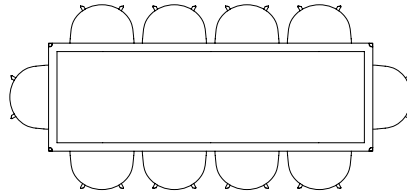

LOOP STAND TABLE | L180 X W87,5 CM

LOOP STAND TABLE | L200 X W92,5 CM

LOOP STAND TABLE | L250 X W92,5 CM

LOOP STAND ROUND | Ø105 CM

LOOP STAND ROUND | Ø120 CM

NEU TABLE

The table drawings below is shown with About A Chair with arm (width 59 cm)

L60 X W60 CM

Ø70 CM

NEW ORDER TABLE

The table drawings below is shown with About A Chair with arm (width 59 cm).

L150 X W75 CM

L100 X W100 CM

L150 X W100 CM

L200 X W100 CM

L250 X W100 CM

L300 X W100 CM

L150 X W150 CM

L200 X W150 CM

NEW ORDER HIGH TABLE

The table drawings below is shown with Soft Edge Bar Stool (width 53,5 cm).

L150 X W75 CM

L150 X W100 CM