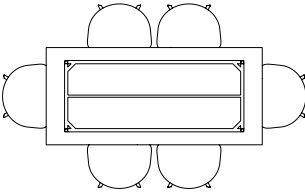

L200 X W90 CM