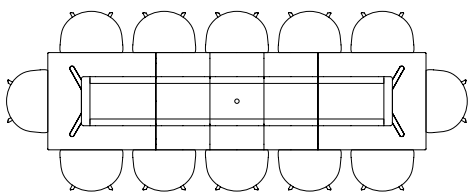

CPH DEUX 220 | Ø98 CM

CPH DEUX 210 | L75 X W75 CM

CPH DEUX 210 | L140 X W75 CM

CPH DEUX 210 | L200 X W75 CM

COPENHAGUE TABLE

The table drawings below is shown with About A Chair with arm (width 59 cm).

CPH10 | L160 X D80 CM

CPH30 EXTENDABLE TABLE

The table drawings below is shown with About A Chair with arm (width 59 cm).

L160 X W80 CM

L160 X W80 CM
INCL. 1 X TABLE LEAF | L210 CM

L160 X W80 CM
INCL. 2 X TABLE LEAVES | L260 CM

L160 X W80 CM
INCL. 3 X TABLE LEAVES | L310 CM

L200 X W90 CM

L200 X W90 CM
INCL. 1 X TABLE LEAF | L250 CM

L200 X W90 CM
INCL. 2 X TABLE LEAVES | L300 CM

L200 X W90 CM
INCL. 3 X TABLE LEAVES | L350 CM

L200 X W90 CM
INCL. 4 X TABLE LEAVES | L400 CM

CPH30 EXTENDABLE TABLE

The table drawings below is shown with About A Chair with arm (width 59 cm).

L250 X W90 CM

L250 X W90 CM
INCL. 1 X TABLE LEAVES | L300 CM

L250 X W90 CM
INCL. 2 X TABLE LEAVES | L350 CM