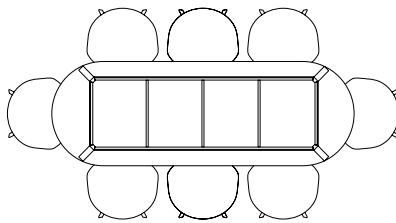

L320 X W120 CM

TERRAZZO TABLE

The table drawings below is shown with About A Chair with arm (width 59 cm)

L60 X W60 CM

Ø70 CM

TILT TOP TABLE

The table drawings below is shown with About A Chair with arm (width 59 cm)

Ø90 CM

TRIANGLE LEG TABLE

The table drawings below is shown with About A Chair with arm (width 59 cm) and Triangle Legs Benches.

Ø115 CM

L200 X W85 CM

L250 X W85 CM

L200 X W85 CM
BENCH L150 CM

L250 X W85 CM
BENCH L200 CM

TWO-COLOUR TABLE

The table drawings below is shown with About A Chair with arm (width 59 cm).

L160 X W82 CM

L200 X W90 CM

L240 X W90 CM

Ø105 CM

Ø120 CM

WEEKDAY TABLE