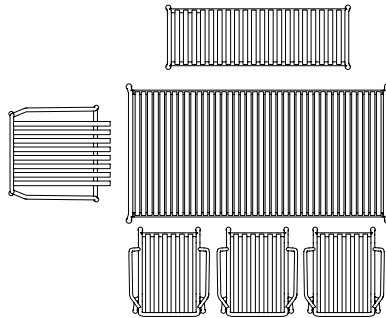

L250 X W100 CM

L300 X W100 CM

L150 X W150 CM

L200 X W150 CM

NEW ORDER HIGH TABLE

The table drawings below is shown with Soft Edge Bar Stool (width 53,5 cm).

L150 X W75 CM

L150 X W100 CM

L200 X W100 CM

L200 X W75 CM

PALISSADE

The table drawings below is shown with Palissade Chair (width 47 cm), Palissade Armchair (width 51 cm), Palissade Dining Armchair (width 63 cm), Palissade Dining Bench (width 128 cm) and Palissade Bench (width 120 cm).

L170 X W90 CM
2 X ARMCHAIR
1 X DINING BENCH

L170 X W90 CM
1 X BENCH
1 X DINING ARMCHAIR
3 X ARMCHAIR

L170 X W90 CM
1 X DINING BENCH
2 X DINING ARMCHAIR
3 X CHAIR

L82,5 X W90 CM
2 X CHAIR
2 X ARMCHAIR

L82,5 X W90 CM
2 X DINING ARMCHAIR
1 X CHAIR