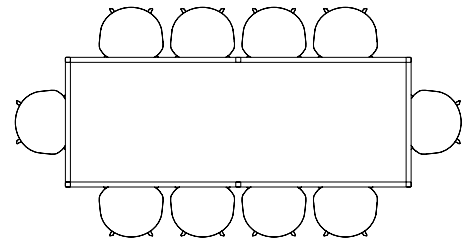

PYRAMID TABLE 02
L190 X W85 CM
BENCH 11 L140 & L85 CM

PYRAMID TABLE 02
L250 X W85 CM
BENCH 12 L250 CM

PYRAMID TABLE 02
L250 X W85 CM
BENCH 12 L200 CM

PYRAMID TABLE 02
L300 X W85 CM
BENCH 12 L250 & BENCH 11 L85 CM

T12 TABLE

The table drawings below is shown with About A Chair with arm (width 59 cm).

L160 X W80 CM

L200 X W95 CM

L250 X W95 CM

L320 X W95 CM

L200 X W120 CM

L250 X W120 CM

L320 X W120 CM

TERRAZZO TABLE

The table drawings below is shown with About A Chair with arm (width 59 cm)

L60 X W60 CM

Ø70 CM

TILT TOP TABLE

The table drawings below is shown with About A Chair with arm (width 59 cm)