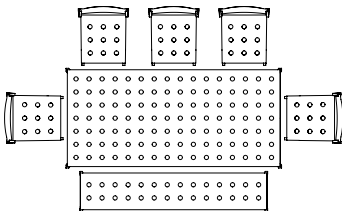

AAT10 | L220 X W105 CM

AAT10 | L280 X W105 CM

AAT20 | Ø80 CM

AAT20 | Ø100 CM

AAT20 | Ø110 CM

AAT20 | Ø128 CM

BALCONY TABLE

The table drawings below is shown with Balcony Chair (width 44,5 cm), Balcony Armchair (width 51,5 cm) and Balcony Bench (length 119,5 and 165,5 cm).

L75 X W76 CM
WITH BALCONY CHAIR

L75 X W76 CM
WITH BALCONY ARMCHAIR

L144 X W76 CM
WITH BALCONY BENCH L119,5 CM & CHAIR

L144 X W76 CM
WITH BALCONY BENCH L119,5 CM & ARMCHAIR

L190 X W87 CM
WITH BALCONY BENCH L165,5 CM & CHAIR

L190 X W87 CM
WITH BALCONY BENCH L165,5 CM & ARMCHAIR

L190 X W87 CM
WITH BALCONY BENCH L120 CM & CHAIR

COPENHAGUE DEUX TABLE

The table drawings below is shown with About A Chair with arm (width 59 cm).

CPH DEUX 220 | Ø75 CM

CPH DEUX 220 | Ø98 CM

CPH DEUX 210 | L75 X W75 CM

CPH DEUX 210 | L140 X W75 CM

CPH DEUX 210 | L200 X W75 CM

COPENHAGUE TABLE

The table drawings below is shown with About A Chair with arm (width 59 cm).

CPH10 | L160 X D80 CM