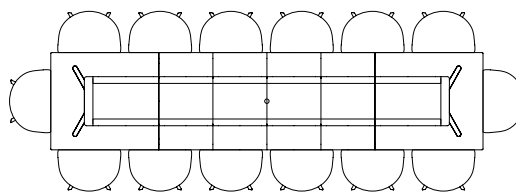

CPH DEUX 220 | Ø98 CM

CPH DEUX 210 | L75 X W75 CM

CPH DEUX 210 | L140 X W75 CM

CPH DEUX 210 | L200 X W75 CM

COPENHAGUE TABLE

The table drawings below is shown with About A Chair with arm (width 59 cm).

CPH10 | L160 X D80 CM

CPH30 EXTENDABLE TABLE

The table drawings below is shown with About A Chair with arm (width 59 cm).

L160 X W80 CM

L160 X W80 CM
INCL. 1 X TABLE LEAF | L210 CM

L160 X W80 CM
INCL. 2 X TABLE LEAVES | L260 CM

L160 X W80 CM
INCL. 3 X TABLE LEAVES | L310 CM

L200 X W90 CM

L200 X W90 CM
INCL. 1 X TABLE LEAF | L250 CM

L200 X W90 CM
INCL. 2 X TABLE LEAVES | L300 CM

L200 X W90 CM
INCL. 3 X TABLE LEAVES | L350 CM

L200 X W90 CM
INCL. 4 X TABLE LEAVES | L400 CM

CPH30 EXTENDABLE TABLE

The table drawings below is shown with About A Chair with arm (width 59 cm).

L250 X W90 CM

L250 X W90 CM
INCL. 1 X TABLE LEAVES | L300 CM

L250 X W90 CM
INCL. 2 X TABLE LEAVES | L350 CM