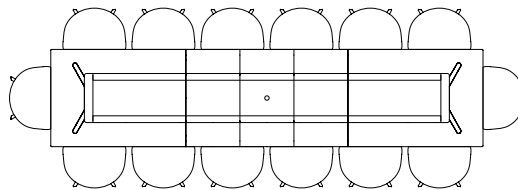

CPH30 EXTENDABLE TABLE

The table drawings below is shown with About A Chair with arm (width 59 cm).

L160 X W80 CM

L160 X W80 CM
INCL. 1 X TABLE LEAF | L210 CM

L160 X W80 CM
INCL. 2 X TABLE LEAVES | L260 CM

L160 X W80 CM
INCL. 3 X TABLE LEAVES | L310 CM

L200 X W90 CM

L200 X W90 CM
INCL. 1 X TABLE LEAF | L250 CM

L200 X W90 CM
INCL. 2 X TABLE LEAVES | L300 CM

L200 X W90 CM
INCL. 3 X TABLE LEAVES | L350 CM

L200 X W90 CM
INCL. 4 X TABLE LEAVES | L400 CM

CPH30 EXTENDABLE TABLE

The table drawings below is shown with About A Chair with arm (width 59 cm).

L250 X W90 CM

L250 X W90 CM
INCL. 1 X TABLE LEAVES | L300 CM

L250 X W90 CM
INCL. 2 X TABLE LEAVES | L350 CM

L250 X W90 CM
INCL. 3 X TABLE LEAVES | L400 CM

L250 X W90 CM
INCL. 4 X TABLE LEAVES | L450 CM

LOOP STAND TABLE

The table drawings below is shown with About A Chair with arm (width 59 cm).

LOOP STAND TABLE | L160 X W77,5 CM