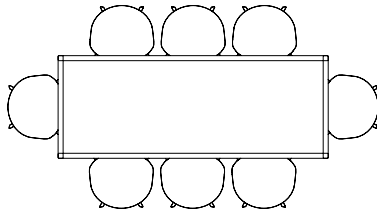

PYRAMID TABLE 02
L190 X W85 CM
BENCH 11 L140 & L85 CM

PYRAMID TABLE 02
L250 X W85 CM
BENCH 12 L250 CM

PYRAMID TABLE 02
L250 X W85 CM
BENCH 12 L200 CM

PYRAMID TABLE 02
L300 X W85 CM
BENCH 12 L250 & BENCH 11 L85 CM

T12 TABLE

The table drawings below is shown with About A Chair with arm (width 59 cm).

L160 X W80 CM

L200 X W95 CM

L250 X W95 CM

L320 X W95 CM

L200 X W120 CM

L250 X W120 CM

L320 X W120 CM

TERRAZZO TABLE

The table drawings below is shown with About A Chair with arm (width 59 cm)

L60 X W60 CM

Ø70 CM

TILT TOP TABLE

The table drawings below is shown with About A Chair with arm (width 59 cm)