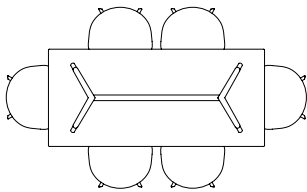

L190 X W87 CM
WITH BALCONY BENCH L165,5 CM & ARMCHAIR

L190 X W87 CM
WITH BALCONY BENCH L120 CM & CHAIR

COPENHAGUE DEUX TABLE

The table drawings below is shown with About A Chair with arm (width 59 cm).

CPH DEUX 220 | Ø75 CM

CPH DEUX 220 | Ø98 CM

CPH DEUX 210 | L75 X W75 CM

CPH DEUX 210 | L140 X W75 CM

CPH DEUX 210 | L200 X W75 CM

COPENHAGUE TABLE

The table drawings below is shown with About A Chair with arm (width 59 cm).

CPH10 | L160 X D80 CM

CPH20 | Ø90 CM

CPH20 | Ø120 CM

CPH25 | Ø140 CM

CPH30 | L200 X W90 CM

CPH30 | L250 X W90 CM

CPH30 | L300 X W90 CM

CPH30 | L250 X W120 CM

CPH30 | L300 X W120 CM

CPH30 EXTENDABLE TABLE

The table drawings below is shown with About A Chair with arm (width 59 cm).

L160 X W80 CM

L160 X W80 CM
INCL. 1 X TABLE LEAF | L210 CM

L160 X W80 CM
INCL. 2 X TABLE LEAVES | L260 CM