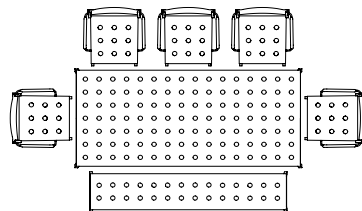

AAT10 | L220 X W105 CM

AAT10 | L280 X W105 CM

AAT20 | Ø80 CM

AAT20 | Ø100 CM

AAT20 | Ø110 CM

AAT20 | Ø128 CM

BALCONY TABLE

The table drawings below is shown with Balcony Chair (width 44,5 cm), Balcony Armchair (width 51,5 cm) and Balcony Bench (length 119,5 and 165,5 cm).

L75 X W76 CM
WITH BALCONY CHAIR

L75 X W76 CM
WITH BALCONY ARMCHAIR

L144 X W76 CM
WITH BALCONY BENCH L119,5 CM & CHAIR

L144 X W76 CM
WITH BALCONY BENCH L119,5 CM & ARMCHAIR

L190 X W87 CM
WITH BALCONY BENCH L165,5 CM & CHAIR

L190 X W87 CM
WITH BALCONY BENCH L165,5 CM & ARMCHAIR

L190 X W87 CM
WITH BALCONY BENCH L120 CM & CHAIR

COPENHAGUE DEUX TABLE

The table drawings below is shown with About A Chair with arm (width 59 cm).

CPH DEUX 220 | Ø75 CM

CPH DEUX 220 | Ø98 CM

CPH DEUX 210 | L75 X W75 CM

CPH DEUX 210 | L140 X W75 CM

CPH DEUX 210 | L200 X W75 CM

COPENHAGUE TABLE

The table drawings below is shown with About A Chair with arm (width 59 cm).

CPH10 | L160 X D80 CM