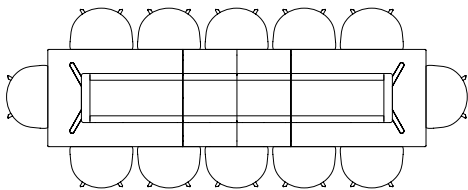

CPH30 EXTENDABLE TABLE

The table drawings below is shown with About A Chair with arm (width 59 cm).

L160 X W80 CM

L160 X W80 CM
INCL. 1 X TABLE LEAF | L210 CM

L160 X W80 CM
INCL. 2 X TABLE LEAVES | L260 CM

L160 X W80 CM
INCL. 3 X TABLE LEAVES | L310 CM

L200 X W90 CM

L200 X W90 CM
INCL. 1 X TABLE LEAF | L250 CM

L200 X W90 CM
INCL. 2 X TABLE LEAVES | L300 CM

L200 X W90 CM
INCL. 3 X TABLE LEAVES | L350 CM

L200 X W90 CM
INCL. 4 X TABLE LEAVES | L400 CM

CPH30 EXTENDABLE TABLE

The table drawings below is shown with About A Chair with arm (width 59 cm).

L250 X W90 CM

L250 X W90 CM
INCL. 1 X TABLE LEAVES | L300 CM

L250 X W90 CM
INCL. 2 X TABLE LEAVES | L350 CM

L250 X W90 CM
INCL. 3 X TABLE LEAVES | L400 CM

L250 X W90 CM
INCL. 4 X TABLE LEAVES | L450 CM

LOOP STAND TABLE

The table drawings below is shown with About A Chair with arm (width 59 cm).

LOOP STAND TABLE | L160 X W77,5 CM