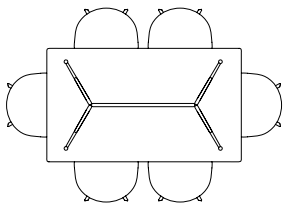

ABOUT A TABLE

The table drawings below is shown with About A Chair with arm (width 59 cm).

AAT15 | L80 X W80 CM

AAT10 | L160 X W80 CM

AAT10 | L180 X W90 CM

AAT10 | L220 X W90 CM

AAT10 | L280 X W90 CM

AAT10 | L180 X W105 CM

AAT10 | L220 X W105 CM

AAT10 | L280 X W105 CM

AAT20 | Ø80 CM

AAT20 | Ø100 CM

AAT20 | Ø110 CM

AAT20 | Ø128 CM

BALCONY TABLE

The table drawings below is shown with Balcony Chair (width 44,5 cm), Balcony Armchair (width 51,5 cm) and Balcony Bench (length 119,5 and 165,5 cm).

CPH DEUX 220 | Ø98 CM

CPH DEUX 210 | L75 X W75 CM

CPH DEUX 210 | L140 X W75 CM

CPH DEUX 210 | L200 X W75 CM

COPENHAGUE TABLE

The table drawings below is shown with About A Chair with arm (width 59 cm).

CPH10 | L160 X D80 CM

TWO-COLOUR TABLE

The table drawings below is shown with About A Chair with arm (width 59 cm).

L160 X W82 CM

L200 X W90 CM

L240 X W90 CM

Ø105 CM

Ø120 CM

WEEKDAY TABLE