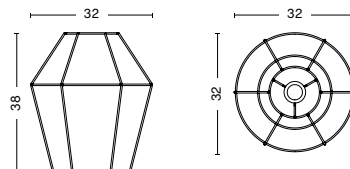

CONSTRUCTION

The lamp is hand-woven in an original weaving technique around a spot welded, powder coated steel frame. The entire production is based in Europe.

DIMENSIONS

BONBON SHADE 320

WIDTH / 32 cm / 12.6"

DEPTH / 32 cm / 12.6"

HEIGHT / 38 cm / 15"

BONBON SHADE 380

WIDTH / 38 cm / 15"

DEPTH / 38 cm / 15"

HEIGHT / 32 cm / 12.6"

BONBON SHADE 500

WIDTH / 50 cm / 19.7"

DIMENSIONS

DIAMETER / 4 cm / 3.9"

CORD LENGTH / 240 cm / 80.3"

TECHNICAL SPECIFICATIONS

/ LIGHT SOURCE / LED E27*

/ DIMMABLE / No

/ POWER SUPPLY / 220-240V AC at 50-60Hz

/ CORD LENGTH / 240 cm