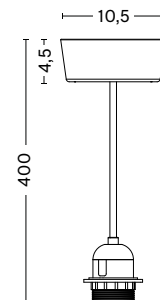

DOWNLOADS

Packshots and lifestyle photos, 2D / 3D files, care and maintenance instructions, CE attestation of conformity certificates, product fact sheets, and product presentations are available in our Image Bank at hay.com.

[Link to downloads.](#)

HAY