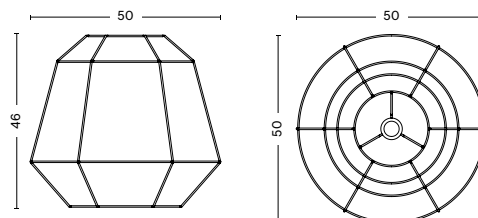

BONBON SHADE 500

WIDTH / 50 cm / 19.7"

DEPTH / 50 cm / 19.7"

HEIGHT / 46 cm / 18.3"

RECOMMENDED LIGHT SOURCE

Please note the bulb is not included.

HAY recommends using the Bonbon Shades with LED bulbs.

SHADE 320 & 380 / LED E27 (A19), 10-13W, 1000-1500lm, 2700k, warm white

SHADE 500 / LED E27 (A21 or G30), 10-13W, 1000-1500lm, 2700k, warm white

DOWNLOADS

Packshots and lifestyle photos, 2D / 3D files, care and maintenance instructions, CE attestation of conformity certificates, product fact sheets, and product presentations are available in our Image Bank at hay.com.

[Link to downloads.](#)

CERTIFICATIONS

/ CE approved: This product has been assessed and complies with the essential requirements of the relevant European directives.