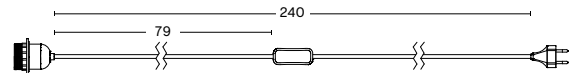

DIMENSIONS

DIAMETER / 4 cm / 3.9"

CORD LENGTH / 240 cm / 80.3"

TECHNICAL SPECIFICATIONS

/ LIGHT SOURCE / LED E27*

/ DIMMABLE / No

/ POWER SUPPLY / 220-240V AC at 50-60Hz

/ CORD LENGTH / 240 cm