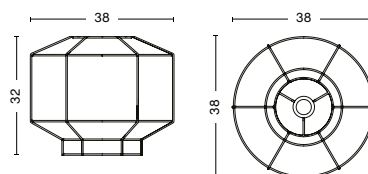

CONSTRUCTION

The lamp is hand-woven in an original weaving technique around a spot welded, powder coated steel frame. The entire production is based in Europe.

DIMENSIONS

BONBON SHADE 320

WIDTH / 32 cm / 12.6"

DEPTH / 32 cm / 12.6"

HEIGHT / 38 cm / 15"

BONBON SHADE 380

WIDTH / 38 cm / 15"

DEPTH / 38 cm / 15"

HEIGHT / 32 cm / 12.6"

BONBON SHADE 500

WIDTH / 50 cm / 19.7"

DIMENSIONS

DIAMETER / 4 cm / 3.9"

CORD LENGTH / 240 cm / 80.3"

TECHNICAL SPECIFICATIONS

/ LIGHT SOURCE / LED E27*

/ DIMMABLE / No

/ POWER SUPPLY / 220-240V AC at 50-60Hz

/ CORD LENGTH / 240 cm