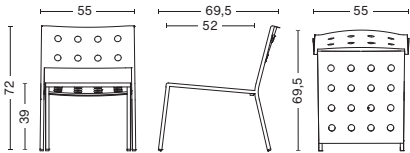

### DIMENSIONS

#### BALCONY CHAIR

WIDTH 44,5 CM | 17.52"  
DEPTH 51,5 CM | 20.27"  
HEIGHT 79 CM | 31.1"  
SEAT HEIGHT 46 CM | 18.11"  
SEAT DEPTH 41 CM | 16.14"

#### BALCONY ARMCHAIR

WIDTH 51,5 CM | 20.27"  
DEPTH 51,5 CM | 20.27"  
HEIGHT 79 CM | 31.1"  
SEAT HEIGHT 46 CM | 18.11"  
SEAT DEPTH 41 CM | 16.14"