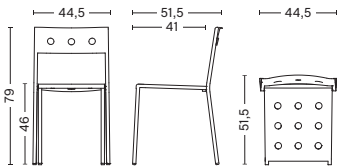

### DIMENSIONS

#### BALCONY ARMCHAIR

WIDTH 51,5 CM | 20.27"  
DEPTH 51,5 CM | 20.27"  
HEIGHT 79 CM | 31.1"  
SEAT HEIGHT 46 CM | 18.11"  
SEAT DEPTH 41 CM | 16.14"

#### BALCONY BENCH

LENGTH 165,5 CM | 65.15"  
DEPTH 35 CM | 13.77"  
HEIGHT 46 CM | 18.11"

**DIMENSIONS**

**BALCONY TABLE**  
LENGTH 190 CM | 74.8"  
WIDTH 87 CM | 34.25"  
HEIGHT 74 CM | 29.13"

**BALCONY TABLE**  
LENGTH 144 CM | 56.69"  
WIDTH 76 CM | 29.92"  
HEIGHT 74 CM | 29.13"