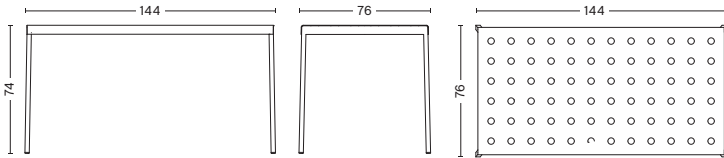

#### BALCONY BENCH

LENGTH 119,5 CM | 47.05"  
DEPTH 35 CM | 13.77"  
HEIGHT 46 CM | 18.11"

#### BALCONY BENCH

LENGTH 165,5 CM | 65.15"  
DEPTH 35 CM | 13.77"  
HEIGHT 46 CM | 18.11"

**DIMENSIONS**

**BALCONY TABLE**  
LENGTH 190 CM | 74.8"  
WIDTH 87 CM | 34.25"  
HEIGHT 74 CM | 29.13"

**BALCONY TABLE**  
LENGTH 144 CM | 56.69"  
WIDTH 76 CM | 29.92"  
HEIGHT 74 CM | 29.13"