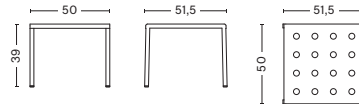

#### BALCONY BENCH

LENGTH 165,5 CM | 65.15"  
DEPTH 35 CM | 13.77"  
HEIGHT 46 CM | 18.11"

**DIMENSIONS**

**BALCONY TABLE**  
LENGTH 190 CM | 74.8"  
WIDTH 87 CM | 34.25"  
HEIGHT 74 CM | 29.13"

**BALCONY TABLE**  
LENGTH 144 CM | 56.69"  
WIDTH 76 CM | 29.92"  
HEIGHT 74 CM | 29.13"

**BALCONY TABLE**  
LENGTH 75 CM | 29.53"  
WIDTH 76 CM | 29.92"  
HEIGHT 74 CM | 29.13"

**BALCONY LOW TABLE**  
LENGTH 50 CM | 19.68"  
WIDTH 51,5 CM | 20.27"  
HEIGHT 39 CM | 15.35"