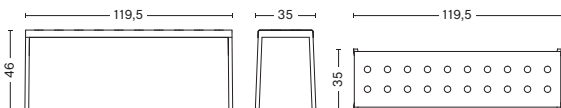

BALCONY BENCH

LENGTH 119,5 CM | 47.05"
DEPTH 35 CM | 13.77"
HEIGHT 46 CM | 18.11"